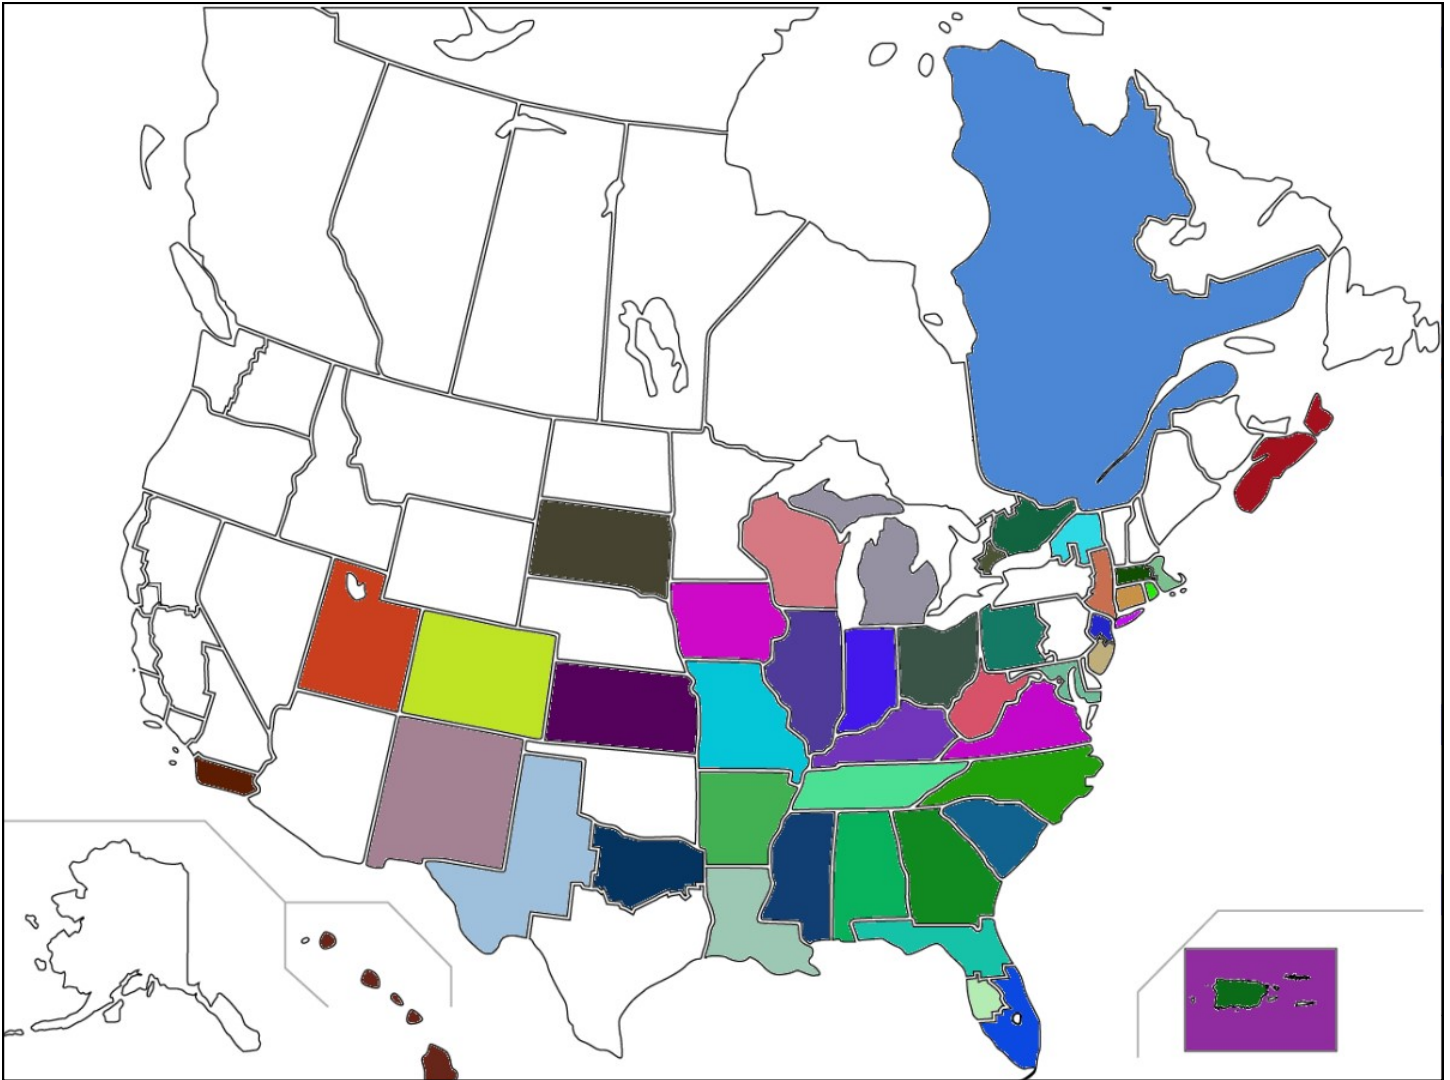

FIELD DAY 2026 K1WAS & N1KT

Current Band & Mode		Find		Recent Contacts					Score Statistics						
Rec	Call	Class	Sec	Date / Time	Bnd	Mode	Country	Initials	Operator	Total CW Contacts	Total Phone Contacts	Total DIG Contacts	Total QSO Points	QSOs / Hr (Last 20 min)	QSOs / Hr (Last 60 min)
120	KR4LOJ	1B	NC	06/28 14:19	20	FT4	USA	GTM	WE1M	0	0	120	480	0	0
119	AJ4A	6A	KY	06/28 14:10	20	FT4	USA	GTM	WE1M						
118	W8XRN	3F	OH	06/28 14:09	20	FT4	USA	GTM	WE1M						
117	W0OJY	3A	SD	06/28 14:06	20	FT4	USA	GTM	WE1M						
116	W4DW	5A	NC	06/28 14:01	20	FT4	USA	GTM	WE1M						
115	K4HNT	1E	NC	06/28 13:57	20	FT4	USA	GTM	WE1M						
114	KC4SCO	2A	NC	06/28 13:54	20	FT4	USA	GTM	WE1M						
113	K0A	3A	MO	06/28 13:51	20	FT4	USA	GTM	WE1M						
112	AE8MM	1D	OH	06/28 13:43	20	FT4	USA	GTM	WE1M						
111	NE4S	1D	GA	06/28 13:40	20	FT4	USA	GTM	WE1M						
110	KA4ZZZ	2E	GA	06/28 13:37	20	FT4	USA	GTM	WE1M						

Call	Class	Section	DX	3	5	7	0
Ready to begin! Please select your band and mode from the menu!							
Possible Duplicates ☒ Any Portion			1	4	6	8	Canada
Santa Barbara Total = 0			2			9	

Bearing: _____ Miles: _____ Band: **20** Mode: **DIG** **N1KT** **1D** **CT** 3:11:53 PM 19:11:53 UTC

N3FJP Screen N1KT

Band	CW	Phone	Dig	Total	%
40	0	0	15	15	13
20	0	0	105	105	88
Total	0	0	120	120	100

Band Mode breakdown N1KT

Country	Total	%
USA	112	93
Canada	4	3
Hawaii	2	2
Puerto Rico	1	1
US Virgin Is.	1	1
Total = 5		

Worked 5 countries

Worked 5 countries

FIELD DAY 2026 K1WAS & N1KT

34 States (including Hawaii), 4 Canadian Provinces, USVI & P. Rico